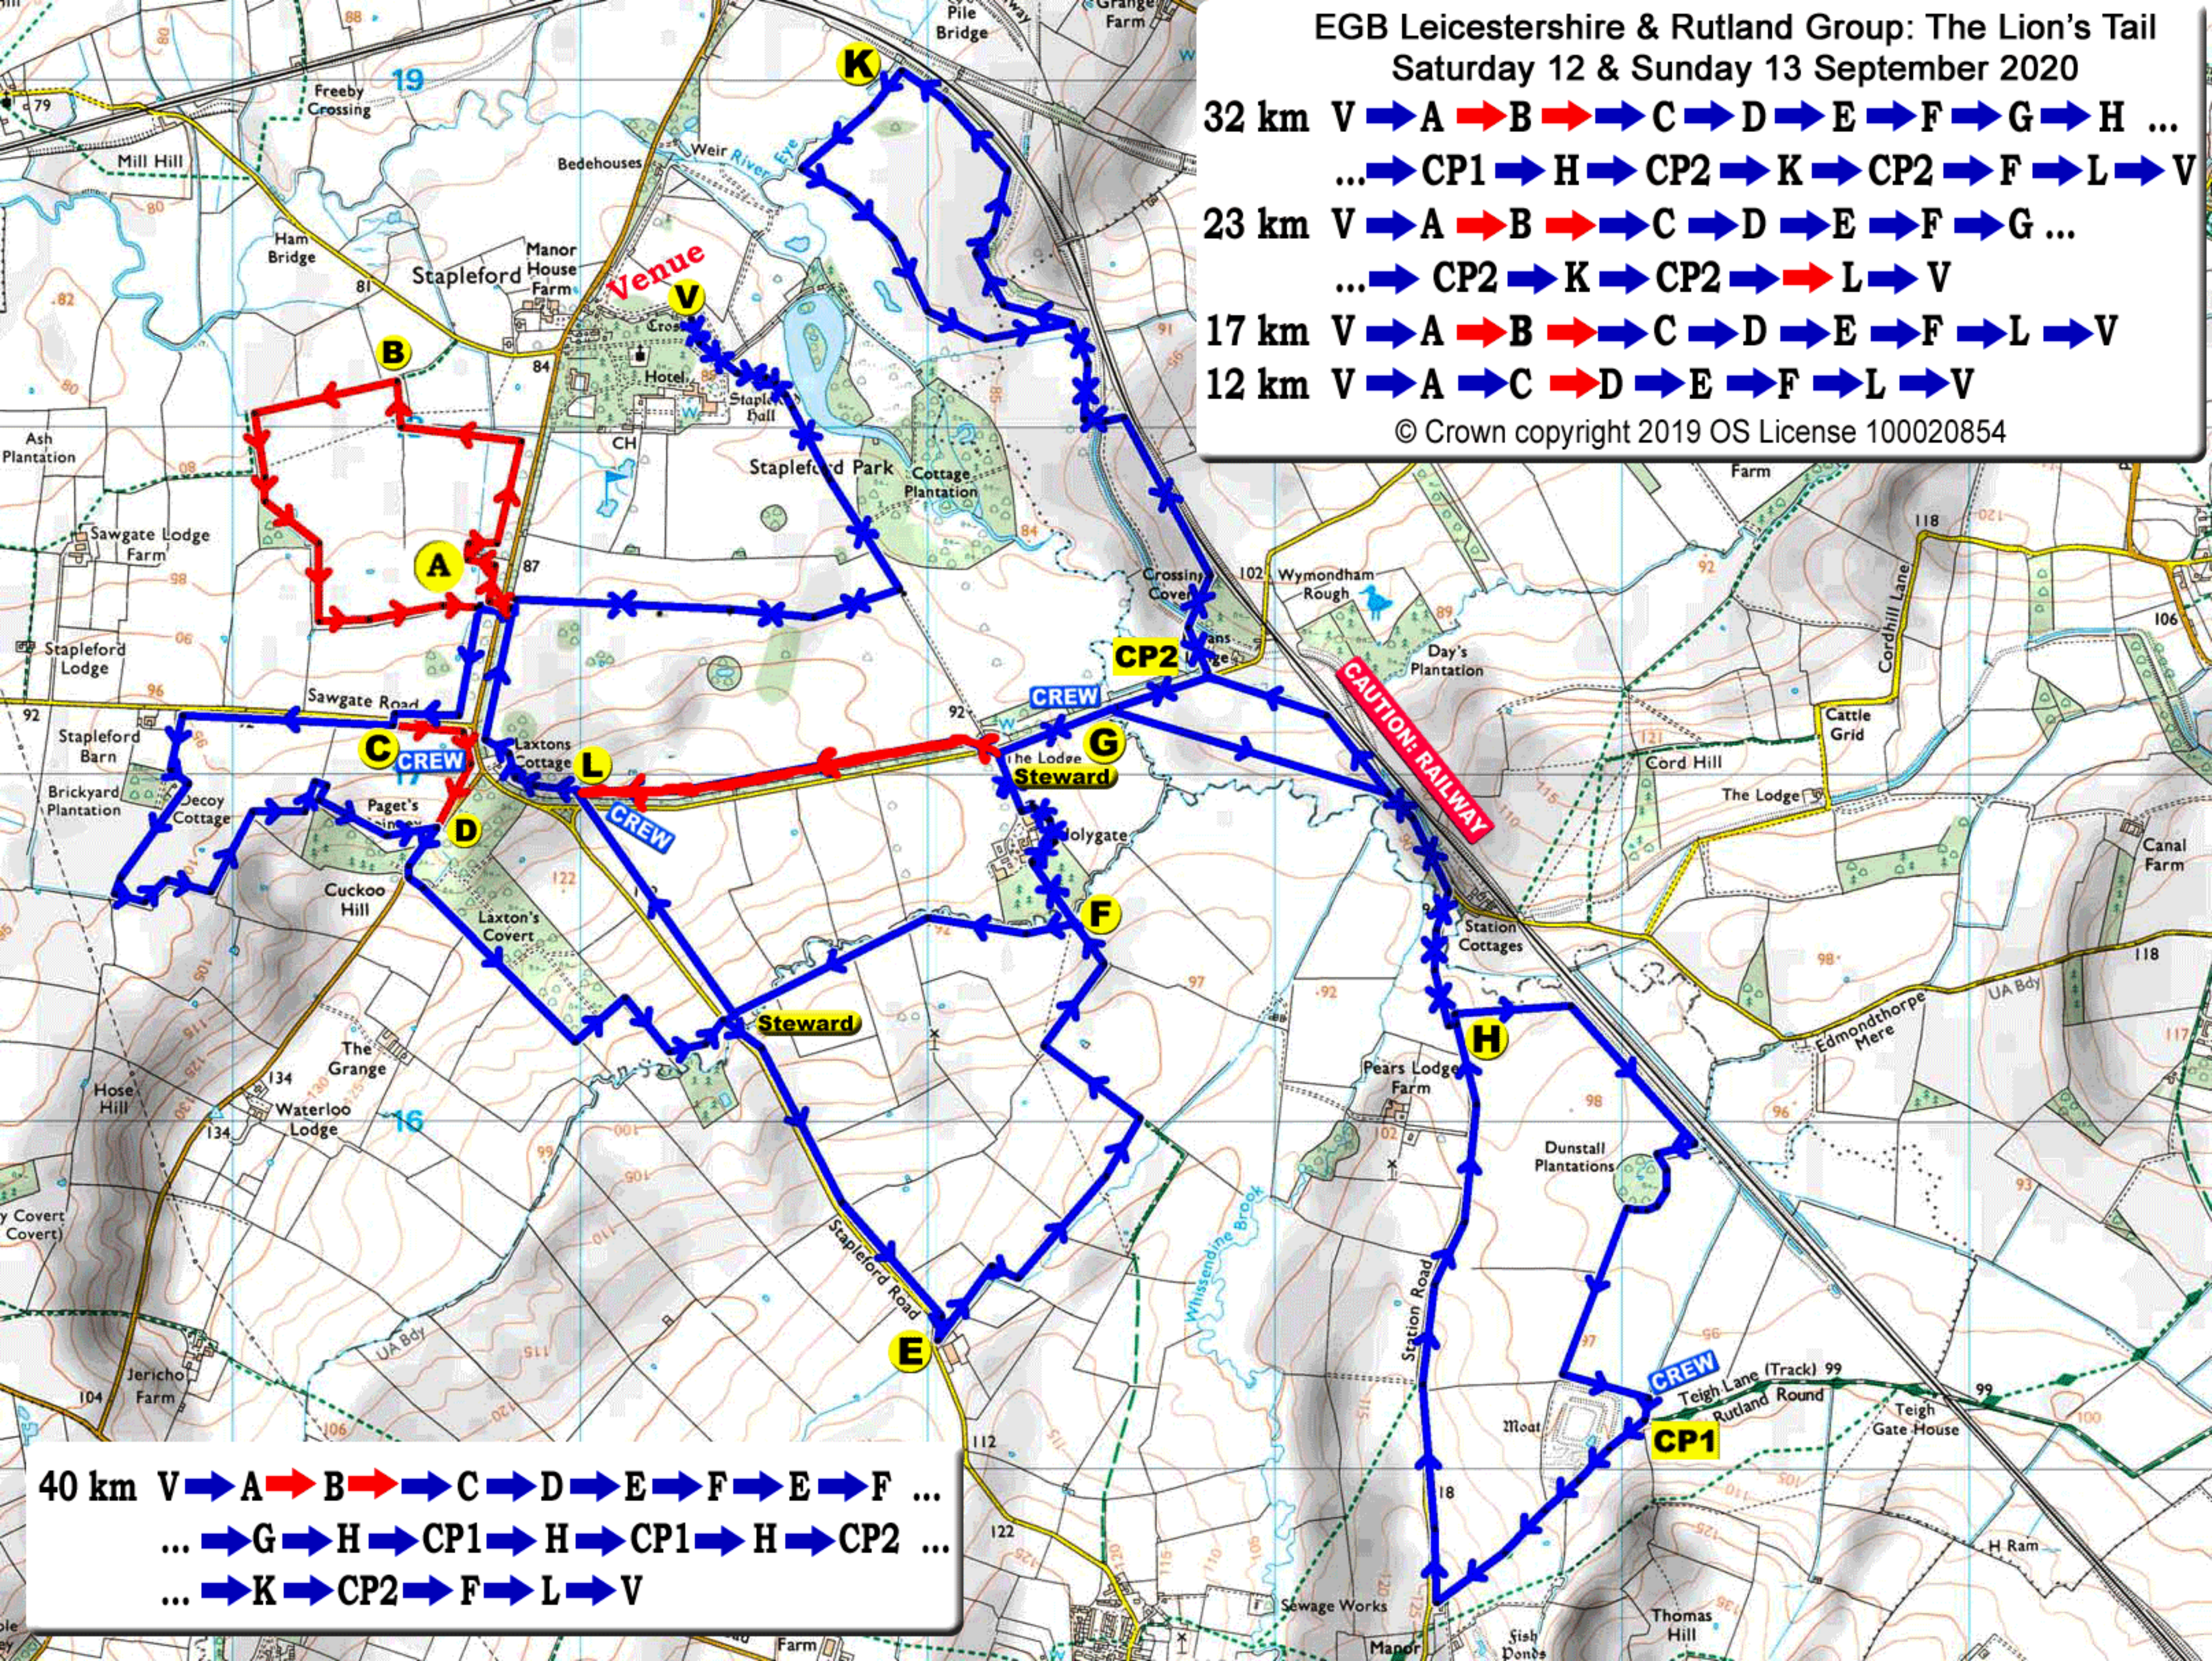

EGB Leicestershire & Rutland Group: The Lion's Tail
 Saturday 12 & Sunday 13 September 2020

- 32 km V → A → B → C → D → E → F → G → H ...
- ... → CP1 → H → CP2 → K → CP2 → F → L → V
- 23 km V → A → B → C → D → E → F → G ...
- ... → CP2 → K → CP2 → L → V
- 17 km V → A → B → C → D → E → F → L → V
- 12 km V → A → C → D → E → F → L → V

© Crown copyright 2019 OS License 100020854

- 40 km V → A → B → C → D → E → F → E → F ...
- ... → G → H → CP1 → H → CP1 → H → CP2 ...
- ... → K → CP2 → F → L → V