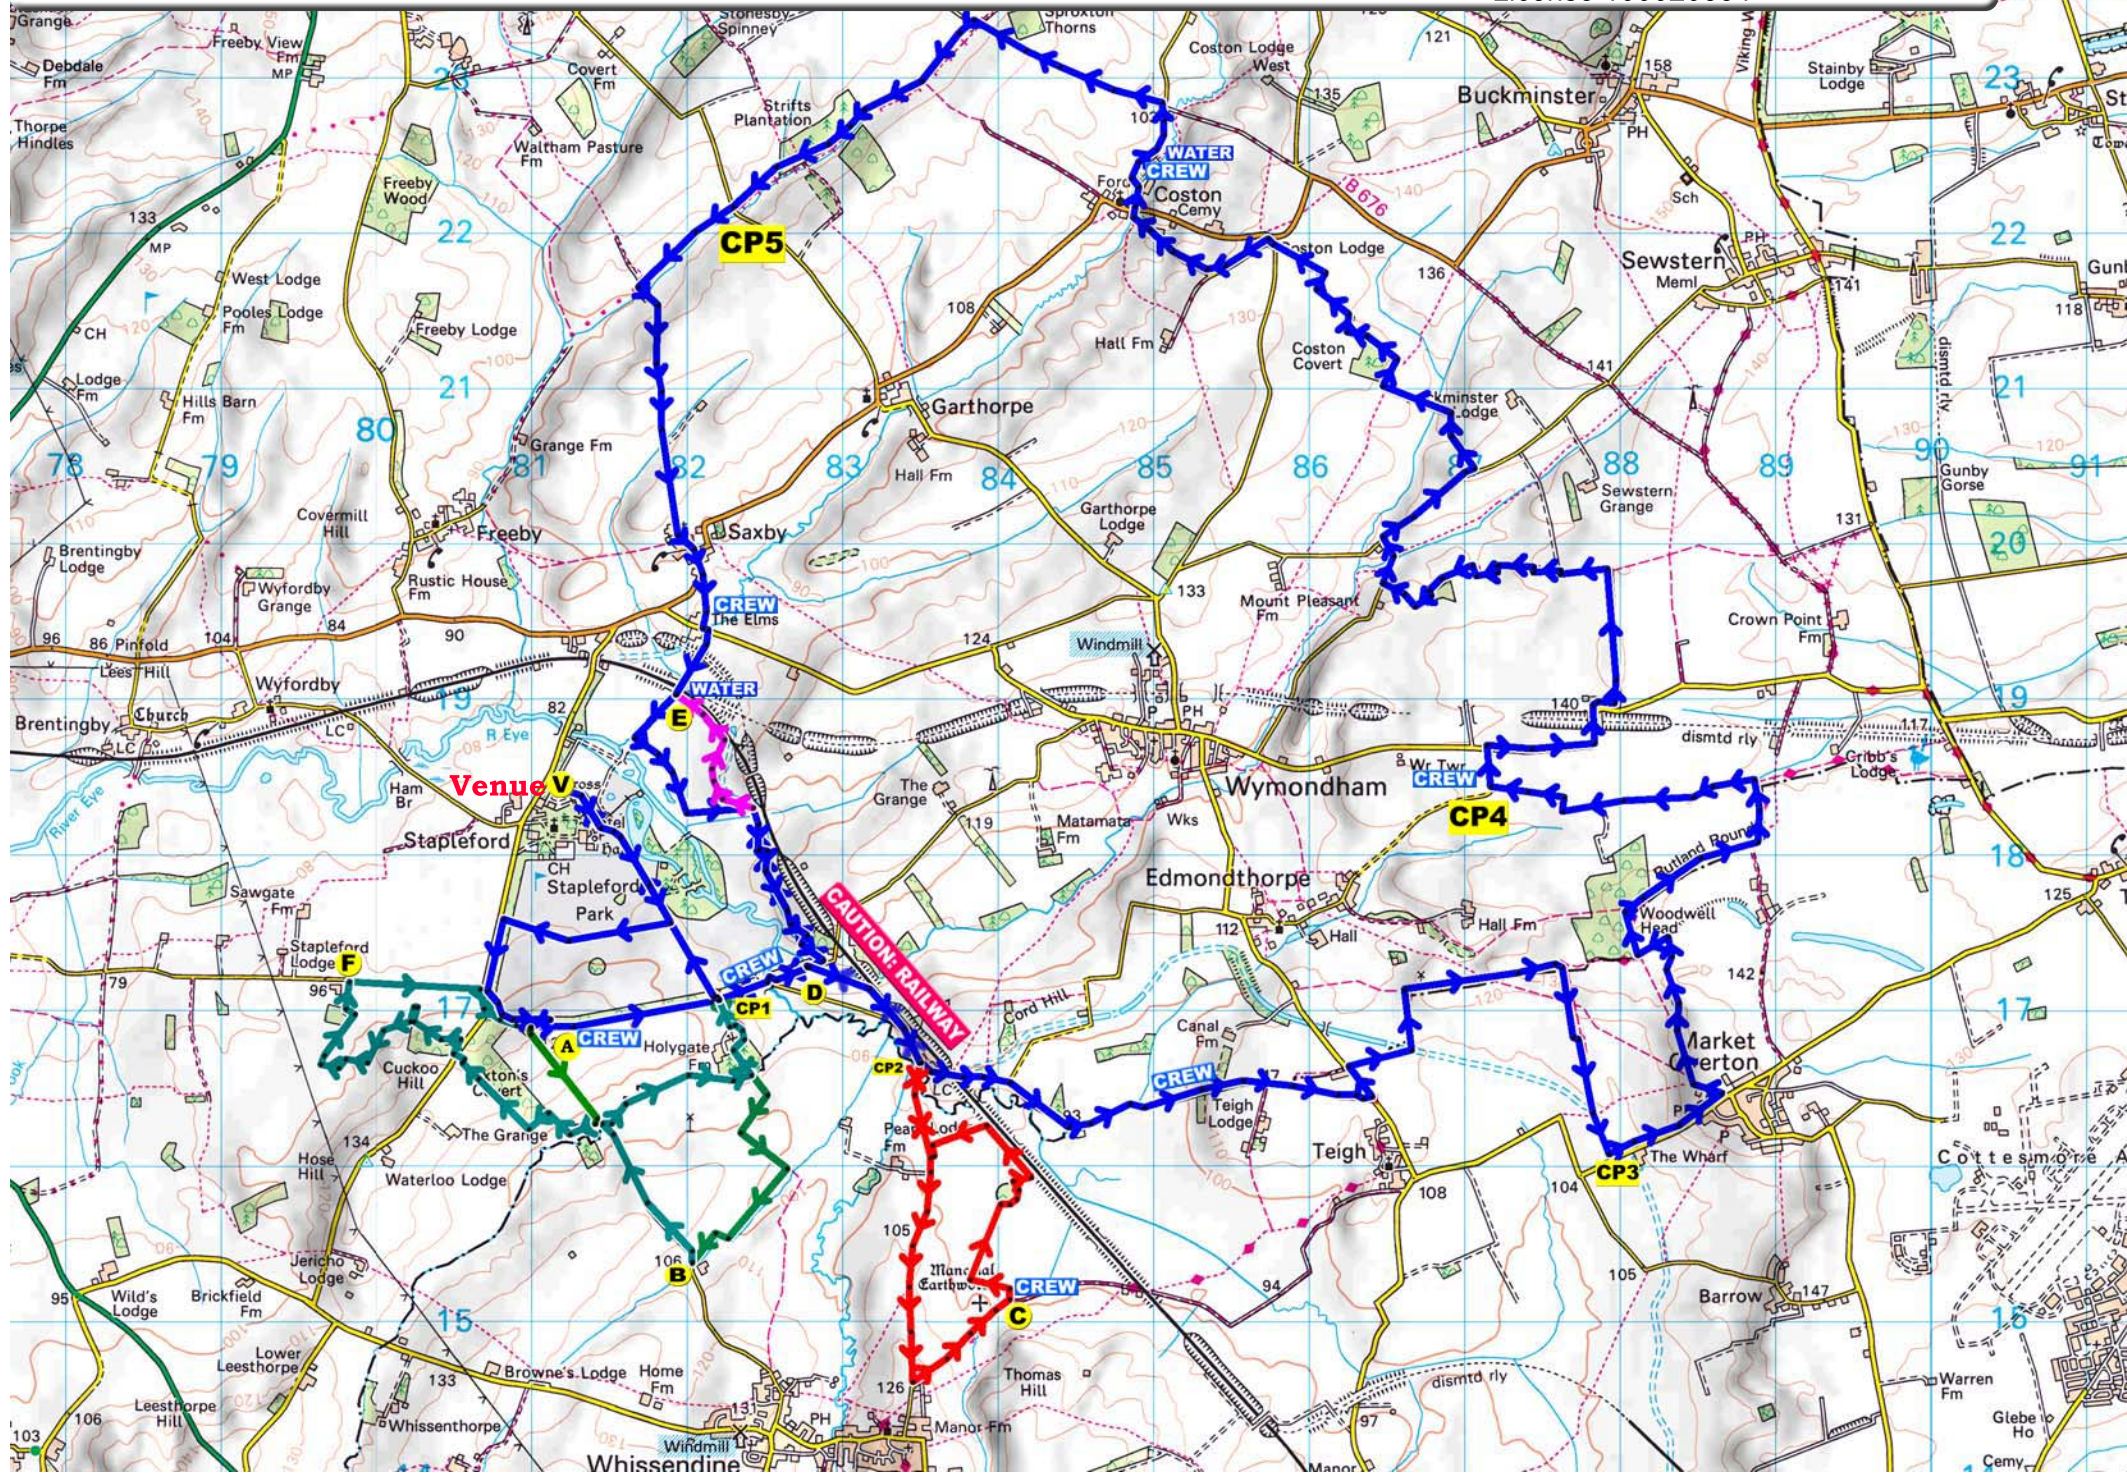

EGB Leicestershire & Rutland Group: The Lion's Tail on Sat 7 & Sun 8 September 2019

40 km V → A → CP1 → D → CP2 → CP3 → CP4 → CP5 → E → D → CP1 → V

Crown copyright 2019 OS
License 100020854

EGB Leicestershire & Rutland Group: The Lion's Tail
 Saturday 7 & Sunday 8 September 2019

- 31 km** V → A → CP1 → D → E → D → CP2 → C...
 ... → CP2 → D → CP1 → B → F → A → CP1 → V
- 23 km** V → A → CP1 → D → E → D → CP1 → B...
 ... → F → A → CP1 → V
- 17 km** V → A → CP1 → B → F → A → CP1 → V
- 12 km** V → A → CP1 → B → CP1 → V

© Crown copyright 2019 OS License 100020854